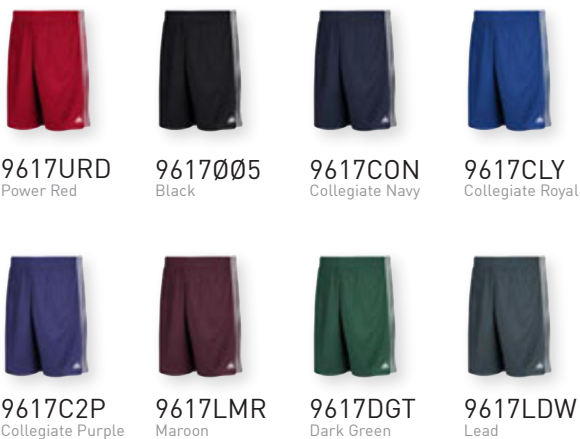

CLIMALITE REGULAR FIT SPARTANBURG

AVAILABLE COLORS:

PRACTICE SHORT M

STYLE #: **9617** MSRP: **\$28** SIZES: **2XS-2XL, MT-4XLT**
 FIRST SHIP: **At Once** LAST SHIP: **5/31/19**

- 100% Polyester
- Moisture-wicking
- Raglan sleeves
- White screen print adidas logo

CLIMALITE REGULAR FIT adidas INDY

AVAILABLE COLORS:

CLIMATECH SHORT NEW

M STYLE #: **123S** MSRP: **\$20** SIZES: **XS-4XL**
Y STYLE #: **129C** MSRP: **\$15** SIZES: **S-XL**
 FIRST SHIP: **6/1/18** LAST SHIP: **5/31/21**