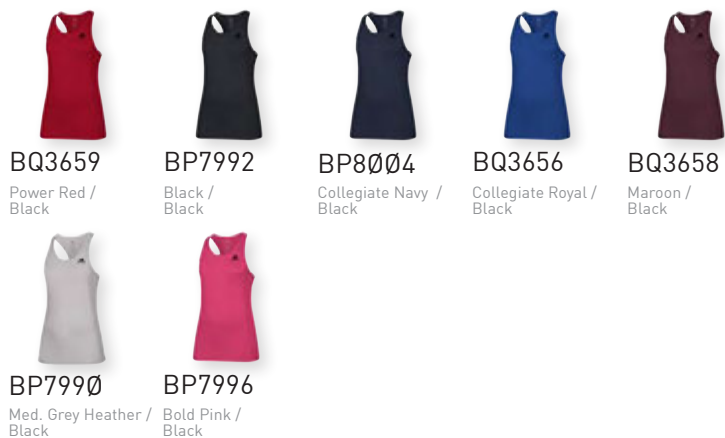

AVAILABLE COLORS: