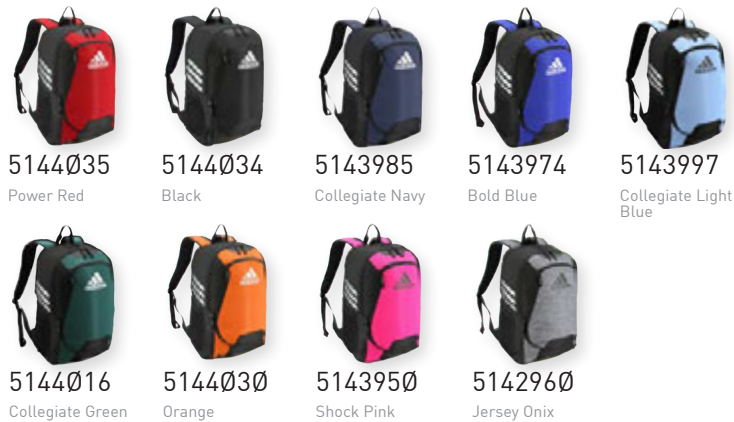

AVAILABLE COLORS: